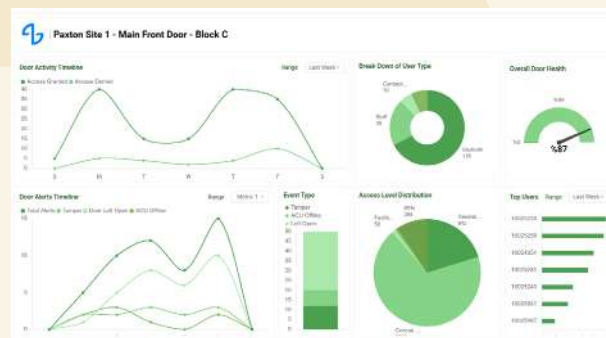

Web based – Manage and Control your Paxton systems from one central URL, utilising AD logins with full event logging and reporting for ease of access and system control. Integrates and manages multiple Paxton servers – for example where there are multiple Paxton instances/servers within one organisation.