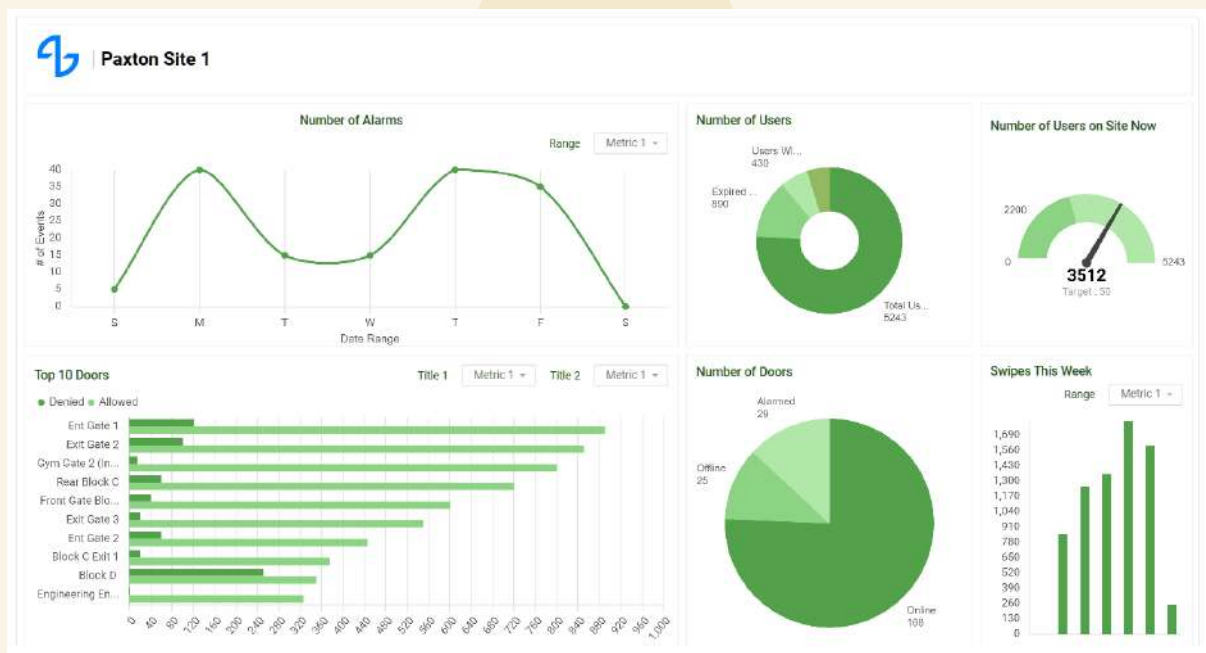

iACCESS

ACCESS CONTROL INTEGRATION

iACCESS

The iAccess Gateway both reads and writes from/to your Paxton system so that data can be presented back in your IPS system.

This includes functionality such as viewing events and alerts, a photo display of users as they make an access attempt, a customisable email alert system dictated by Paxton events, and visualisation of your access trends.

Track all Paxton events in a real-time filterable view- using BI for dashboard reporting and quick real time info

Set multiple access levels and individual permissions – makes the users more manageable